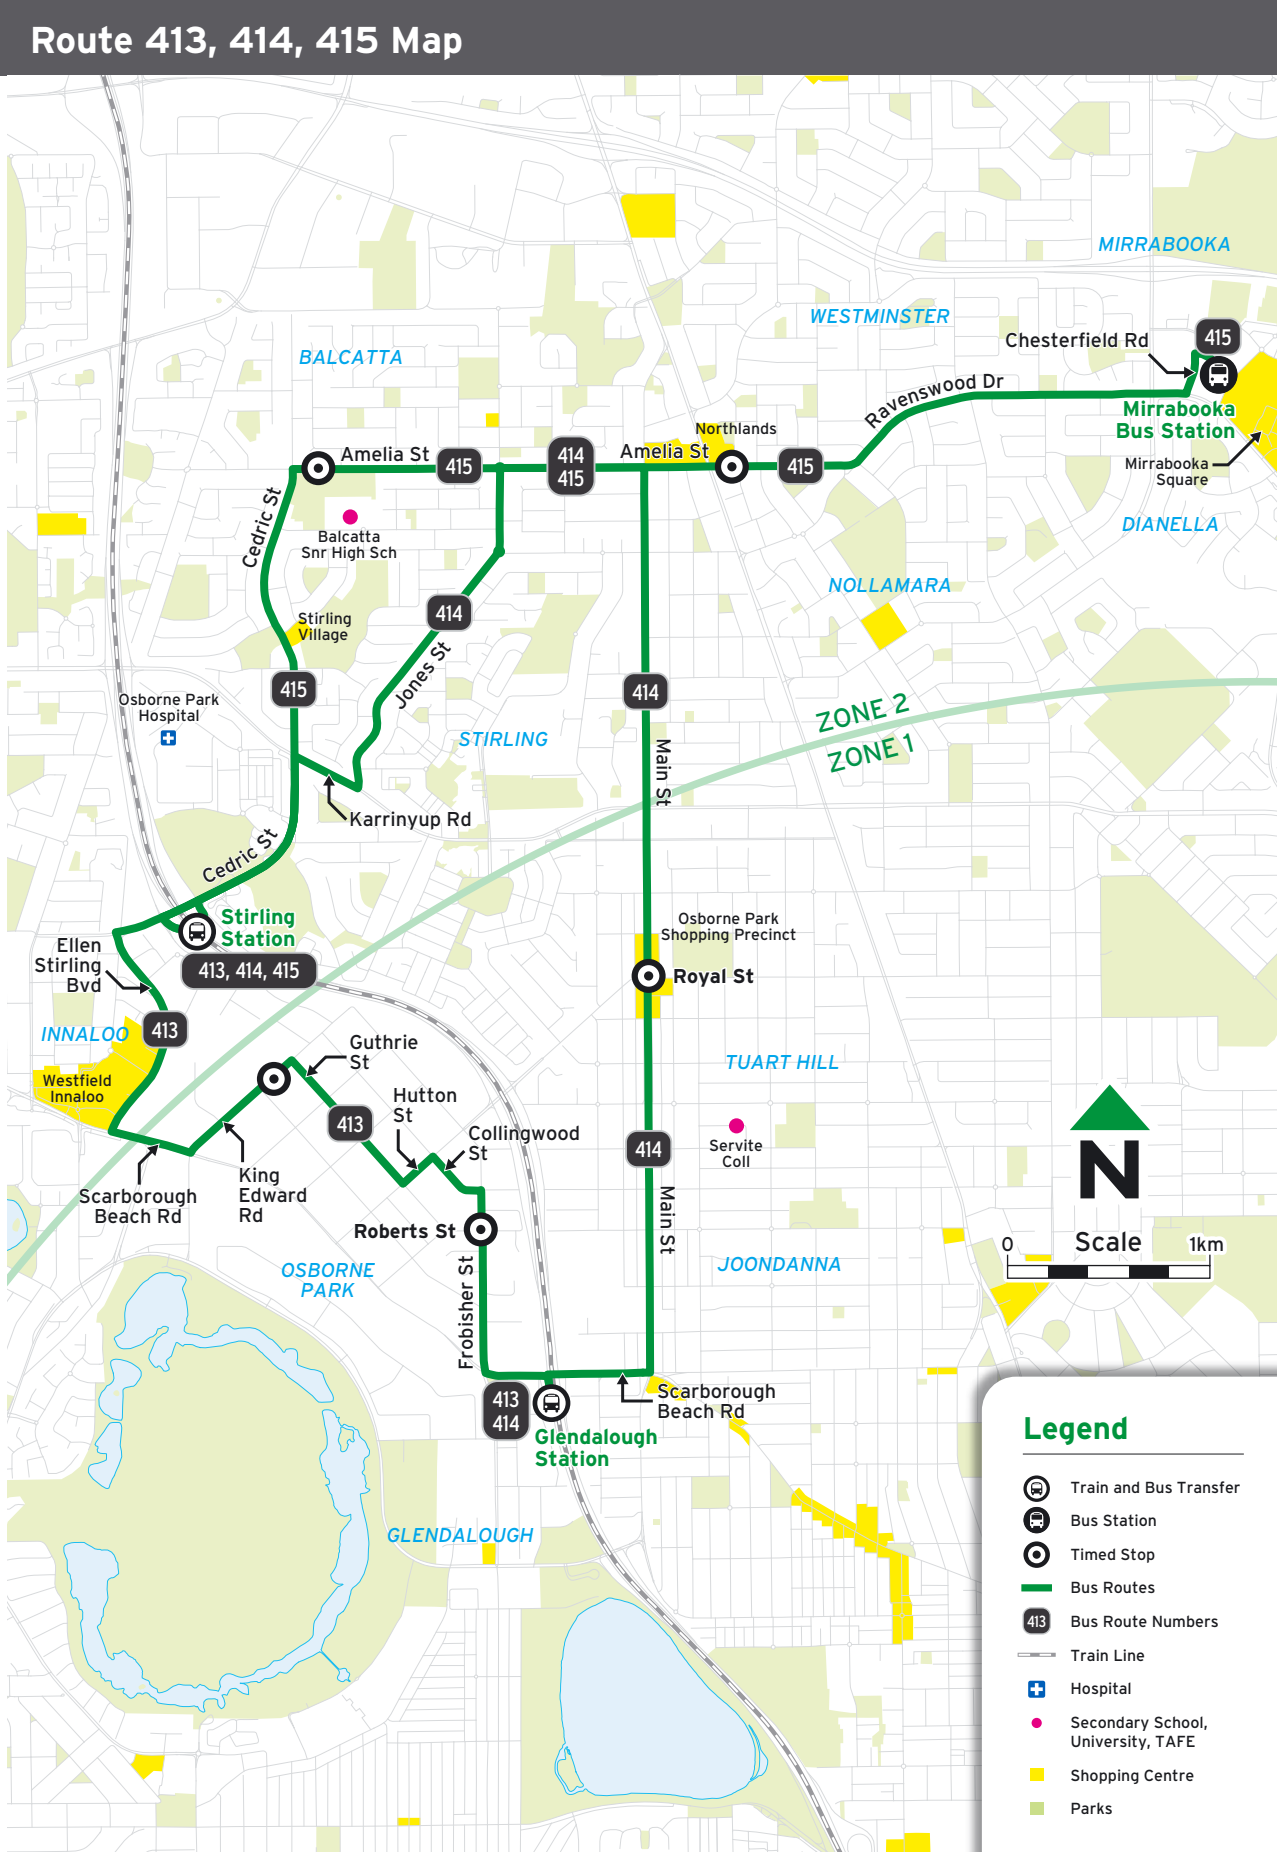

Timed Stops				
Stop No.	12541 / Stand 8	16387	26342	11538 / Stand 2
Route No.	Mirrabeooka Bus Stn	Amelia St / Wanneroo Rd	Amelia St / Cedric St	Stirling Stn
Monday to Friday (continued)				
pm 415	6:33	6:38	6:42	6:50
415	7:03	7:07	7:11	7:20
415	7:33	7:37	7:41	7:50
415	8:04	8:08	8:12	8:20
415	8:41	8:45	8:49	8:57
415	9:11	9:15	9:19	9:27

Saturday				
am 415	6:34	6:38	6:42	6:50
415	7:04	7:08	7:12	7:20
415	7:34	7:38	7:42	7:50
415	8:03	8:07	8:11	8:20
415	8:33	8:37	8:41	8:50
415	9:02	9:06	9:11	9:20
415	9:32	9:36	9:41	9:50
415	10:02	10:06	10:11	10:20
415	10:31	10:35	10:40	10:50
415	11:01	11:05	11:10	11:20
415	11:31	11:35	11:40	11:50
pm 415	12:02	12:06	12:11	12:20
415	12:32	12:36	12:41	12:50
415	1:02	1:06	1:11	1:20
415	1:32	1:36	1:41	1:50
415	2:02	2:06	2:11	2:20
415	2:32	2:36	2:41	2:50
415	3:02	3:06	3:11	3:20
415	3:31	3:35	3:40	3:50
415	4:02	4:06	4:11	4:20
415	4:32	4:36	4:41	4:50
415	5:02	5:06	5:11	5:20
415	5:33	5:37	5:41	5:50
415	6:03	6:07	6:11	6:20
415	6:33	6:37	6:41	6:50
415	7:03	7:07	7:11	7:20
415	7:34	7:38	7:42	7:50
415	8:04	8:08	8:12	8:20
415	8:41	8:45	8:49	8:57

Sunday and Public Holidays				
am 415	8:48	8:52	8:56	9:05
415	9:48	9:52	9:56	10:05
415	10:48	10:52	10:56	11:05
415	11:47	11:52	11:56	12:05
pm 415	12:47	12:52	12:56	1:05
415	1:47	1:52	1:56	2:05
415	2:47	2:52	2:56	3:05
415	3:47	3:52	3:56	4:05
415	4:48	4:52	4:56	5:05
415	5:48	5:52	5:56	6:05
415	6:49	6:53	6:57	7:05

Legend	
	Train and Bus Transfer
	Bus Station
	Timed Stop
	Bus Routes
	Bus Route Numbers
	Train Line
	Hospital
	Secondary School, University, TAFE
	Shopping Centre
	Parks