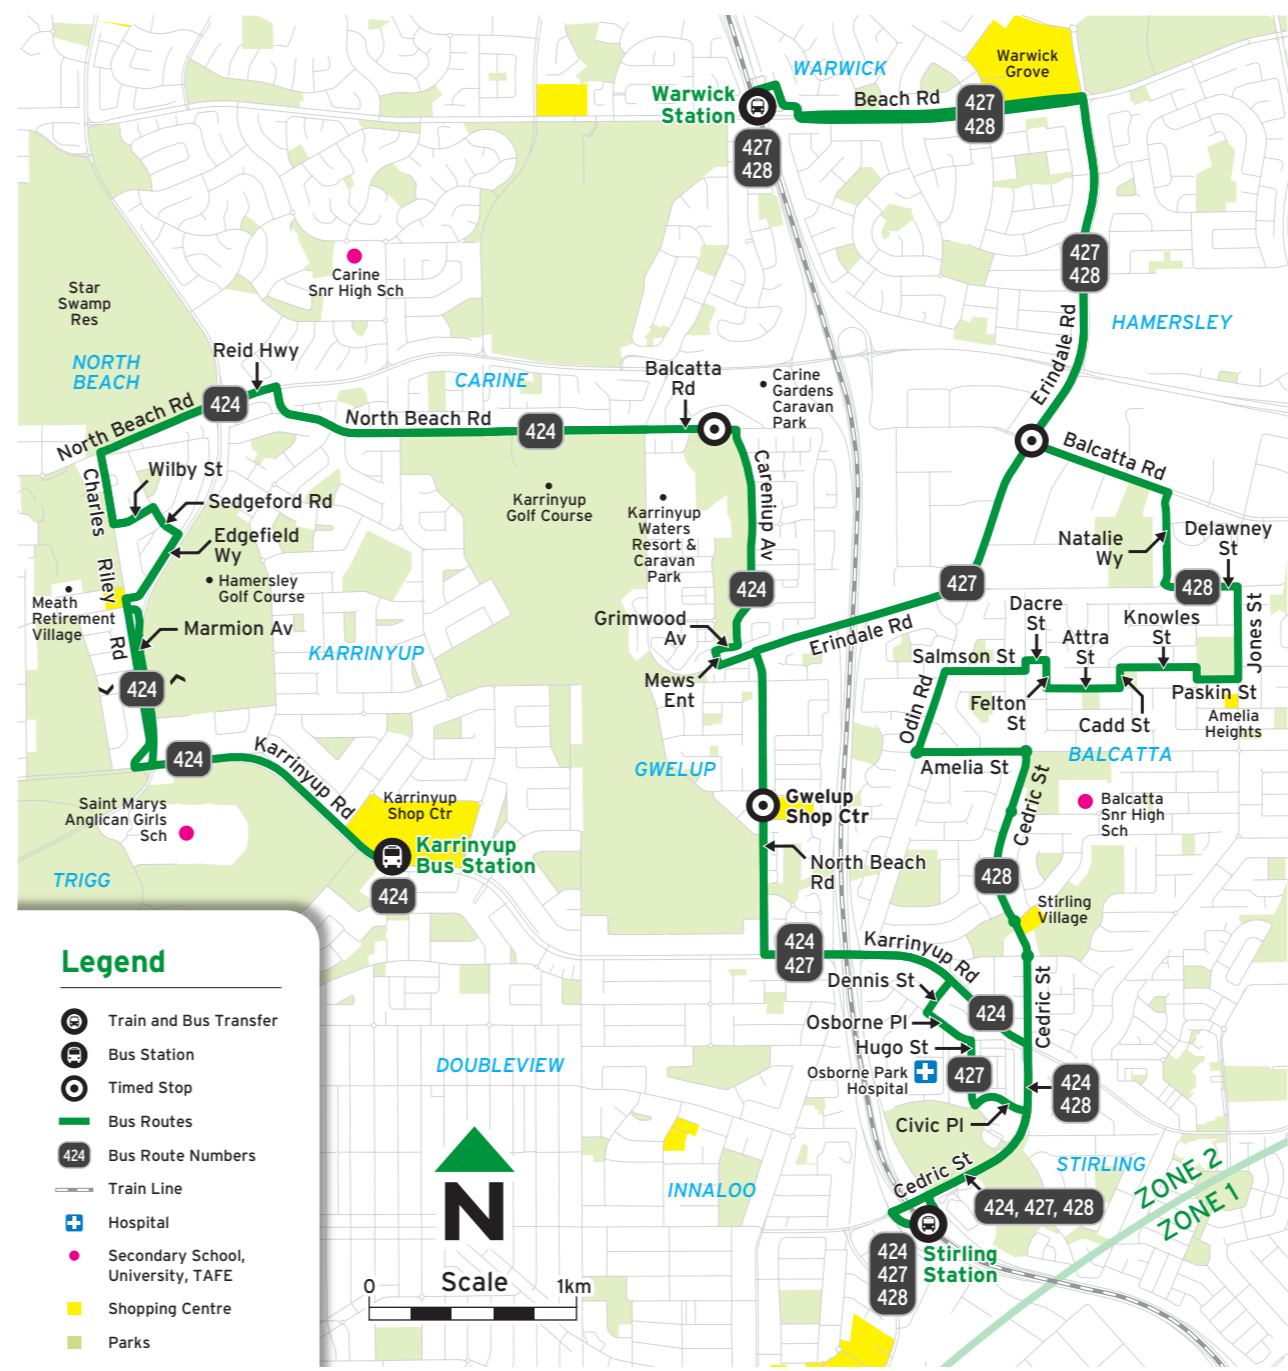

Saturday						
am	424	6:44	6:49	-	6:54	7:08
	424	7:37	7:42	-	7:47	8:01
	424	8:37	8:43	-	8:48	9:04
	424 D	9:37	9:43	-	9:48	10:06
	424 D	10:37	10:43	-	10:48	11:06
	424	11:37	11:43	-	11:48	12:07
pm	424	12:37	12:43	-	12:48	1:05
	424	1:37	1:43	-	1:48	2:04
	424	2:37	2:43	-	2:48	3:04
	424	3:37	3:43	-	3:48	4:04
	424	4:37	4:43	-	4:48	5:04
	424	5:37	5:43	-	5:48	6:04

No Sunday and Public Holiday service

Legend	
D	Deviates via Meath Retirement Village.
H	Operates on school holidays only.
S	Operates on school days only and deviates via Carine High School.

Looking for more information?

Visit us online
transperth.wa.gov.au

Get the app
Download our free iPhone® or Android™ app to help you plan your journey.

Link to the Transperth app for Android™ and iPhone®

Call us
InfoLine on 13 62 13
(TIS 13 14 50)
Hearing or speech impaired?
Call via NRS on 133 677

Visit an InfoCentre at:

- Airport Central Station
- Elizabeth Quay Bus Station
- Perth Busport
- Perth Station
- Perth Underground Station