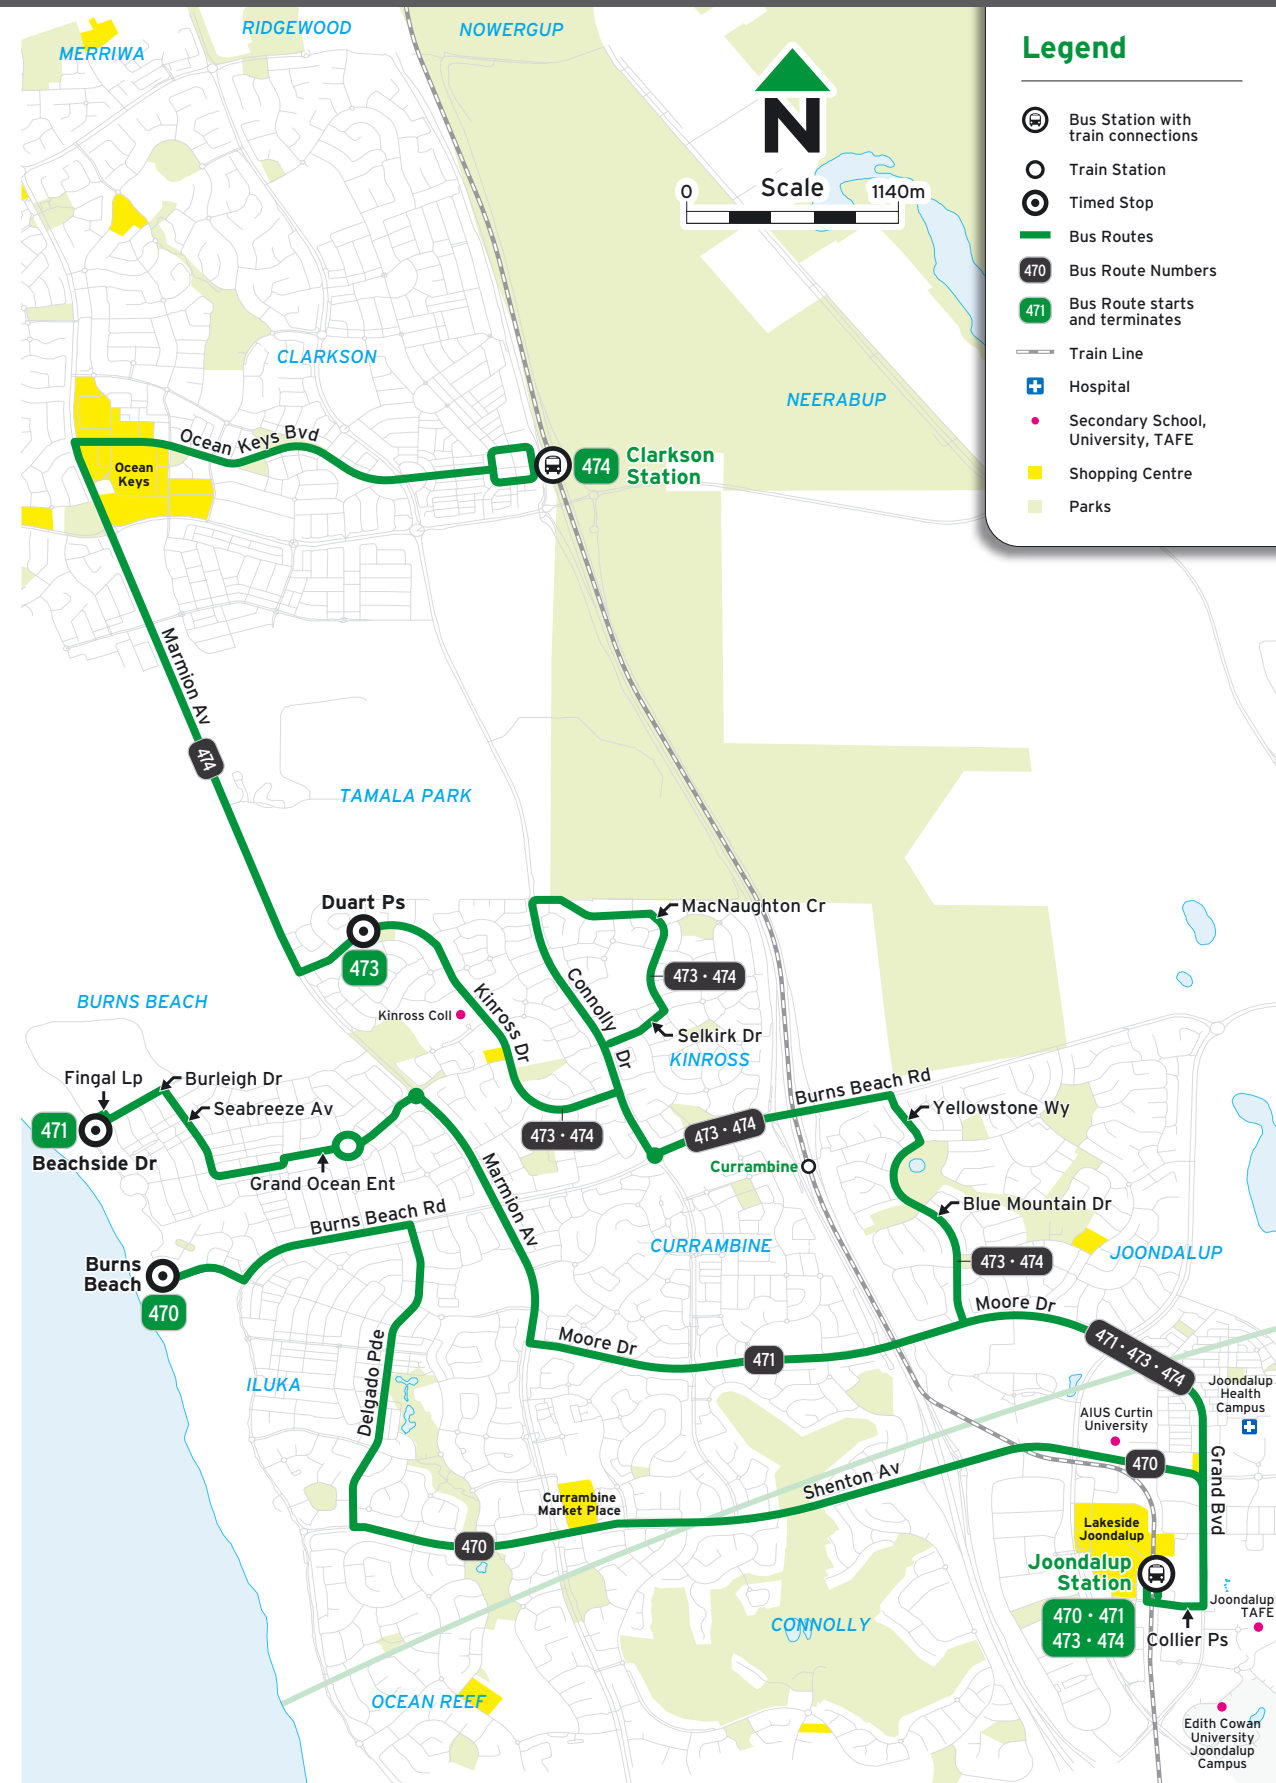

Route 470, 471, 473, 474 - To Joondalup

Timed Stops	21940	28736	18112	17845 / Stand 1
Stop No.	Kinross Dr / Duart Pass	Beachside Dr / Fingal Lp	Burns Beach	Joondalup Stn
Route No.	Kinross Dr / Duart Pass	Beachside Dr / Fingal Lp	Burns Beach	Joondalup Stn
Saturday				
am 473	7:29	-	-	7:49
470	-	-	7:32	7:49
471	-	8:02	-	8:19
473	8:28	-	-	8:49
470	-	-	8:32	8:49
471	-	9:02	-	9:19
473	9:25	-	-	9:49
470	-	-	9:30	9:49
471	-	10:01	-	10:19
473	10:25	-	-	10:49
470	-	-	10:29	10:49
471	-	11:00	-	11:19
473	11:26	-	-	11:49
470	-	-	11:29	11:49
pm 471	-	12:00	-	12:19
473	12:26	-	-	12:49
470	-	-	12:30	12:49
471	-	1:00	-	1:19
473	1:27	-	-	1:49
470	-	-	1:31	1:49
471	-	2:01	-	2:19
473	2:27	-	-	2:49
470	-	-	2:31	2:49
471	-	3:01	-	3:19
473	3:27	-	-	3:49
470	-	-	3:31	3:49
471	-	4:01	-	4:19
473	4:28	-	-	4:49
470	-	-	4:31	4:49
471	-	5:02	-	5:19
473	5:28	-	-	5:49
470	-	-	5:32	5:49
471	-	6:02	-	6:19
473	6:28	-	-	6:49
473	7:29	-	-	7:49
473	8:21	-	-	8:41

Timed Stops	21940	18112	17845 / Stand 1
Stop No.	Kinross Dr / Duart Pass	Burns Beach	Joondalup Stn
Route No.	Kinross Dr / Duart Pass	Burns Beach	Joondalup Stn
Sunday and Public Holidays			
am 473	8:30	-	8:49
470	-	9:02	9:19
473	9:30	-	9:49
470	-	10:01	10:19
473	10:29	-	10:49
470	-	11:01	11:19
473	11:29	-	11:49
pm 470	-	12:00	12:19
473	12:29	-	12:49
470	-	1:02	1:19
473	1:29	-	1:49
470	-	2:02	2:19
473	2:29	-	2:49
470	-	3:02	3:19
473	3:29	-	3:49
470	-	4:02	4:19
473	4:29	-	4:49
470	-	5:02	5:19
473	5:29	-	5:49
470	-	6:03	6:19
473	6:29	-	6:49

Route 470, 471, 473, 474 Map

Legend

- Bus Station with train connections
- Train Station
- Timed Stop
- Bus Routes
- Bus Route Numbers
- Bus Route starts and terminates
- Train Line
- Hospital
- Secondary School, University, TAFE
- Shopping Centre
- Parks