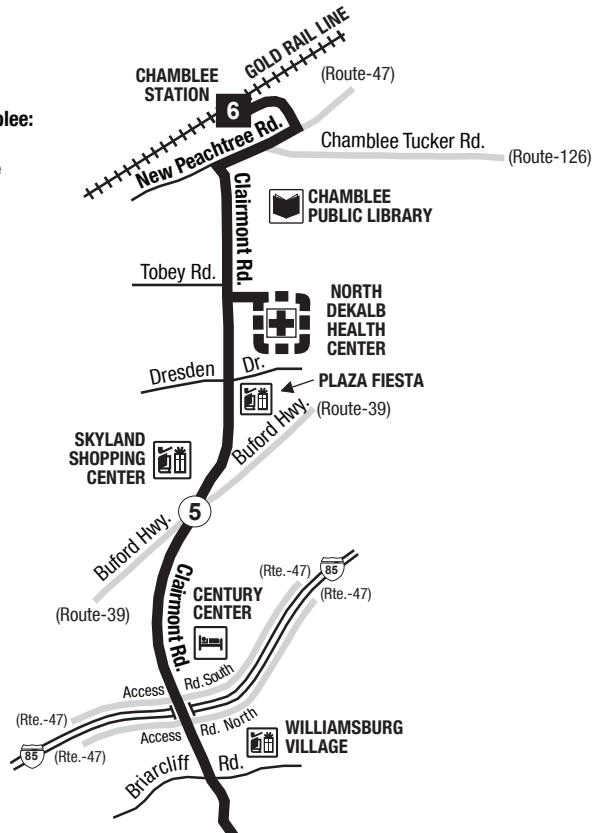

**Routes intersecting at Chamblee Station:**  
**Rutas intersectando en la Estación Chamblee:**

- 19-Clairmont Road/West Howard Avenue
- 47-I-85 Access Road
- 103-Peeler Road
- 126-Embry Hills
- 132-Tilly Mill Road
- 825-Johnson Ferry Road

**NORTH**  
**NORTE**

— INTERSECTING ROUTES  
 Rutas Intersectando

■ Trips to East Lake Station operate into the North Dekalb Health Center between 8:00am to 5:00pm Monday through Friday only.

Viajes hacia la estación de East Lake manejan al Centro de Salud de North Dekalb de 8:00am a 5:00pm (solo de lunes a viernes).

**Routes intersecting at East Lake Station:**  
**Rutas intersectando en la Estación East Lake:**

- 2-Ponce De Leon Avenue/Druid Hills
- 19-Clairmont Road/West Howard Avenue
- 34-Gresham Road

**Routes intersecting at Decatur Station:**  
**Rutas intersectando en la Estación Decatur:**

- 15-Candler Road
- 19-Clairmont Road/West Howard Avenue
- 36-North Decatur Road/Virginia Highland
- 123-Church Street
- 823-Belvedere