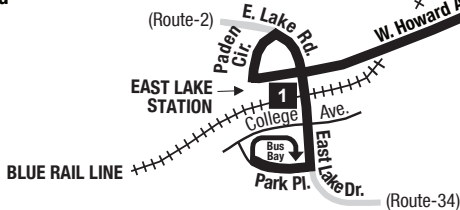

**Routes intersecting at Chamblee Station:**  
**Rutas intersectando en la Estación Chamblee:**

- 19-Clairmont Road/West Howard Avenue
- 47-I-85 Access Road
- 103-Peeler Road
- 126-Embry Hills
- 132-Tilly Mill Road
- 825-Johnson Ferry Road

**NORTH**  
**NORTE**

— INTERSECTING ROUTES  
 Rutas Intersectando

■ Trips to East Lake Station operate into the North Dekalb Health Center between 8:00am to 5:00pm Monday through Friday only.

Viajes hacia la estación de East Lake manejan al Centro de Salud de North Dekalb de 8:00am a 5:00pm (solo de lunes a viernes).

**Routes intersecting at East Lake Station:**  
**Rutas intersectando en la Estación East Lake:**

- 2-Ponce De Leon Avenue/Druid Hills
- 19-Clairmont Road/West Howard Avenue
- 34-Gresham Road

**Routes intersecting at Decatur Station:**  
**Rutas intersectando en la Estación Decatur:**

- 15-Candler Road
- 19-Clairmont Road/West Howard Avenue
- 36-North Decatur Road/Virginia Highland
- 123-Church Street
- 823-Belvedere