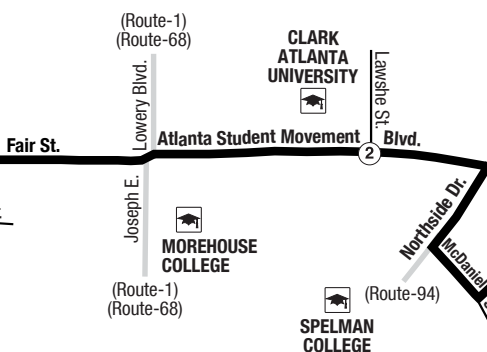

Routes intersecting at West Lake Station:
Rutas intersectando en la Estación West Lake:

- 58-Hollywood Road/Lucile Avenue
- 813-Atlanta University Center
- 853-Center Hill
- 867-Peyton Forest/Dixie Hills

NORTH
NORTE

— INTERSECTING ROUTES
 Rutas Intersectando

Routes intersecting at Five Points Station:
Rutas intersectando en la Estación Five Points:

- 3-Martin Luther King, Jr. Drive/Auburn Avenue
- 21-Memorial Drive
- 26-Marietta Street/Perry Boulevard
- 40-Peachtree Street/Downtown
- 42-Pryor Road
- 49-McDonough Boulevard
- 55-Jonesboro Road
- 186-Rainbow Drive/South Dekalb
- 813-Atlanta University Center
- 816-North Highland Avenue
- CobbLinc

Routes intersecting at Georgia State Station:
Rutas intersectando en la Estación Georgia State:

- 107-Glenwood
- 813-Atlanta University Center
- 899-Old Fourth Ward