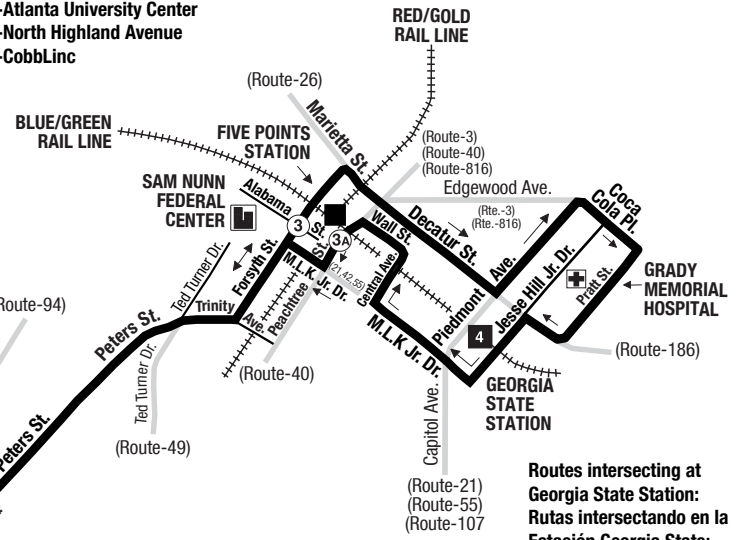

Routes intersecting at West Lake Station:
Rutas intersectando en la Estación West Lake:

- 58-Hollywood Road/Lucile Avenue
- 813-Atlanta University Center
- 853-Center Hill
- 867-Peyton Forest/Dixie Hills

NORTH
NORTE

— INTERSECTING ROUTES
 Rutas Intersectando

Routes intersecting at Five Points Station:
Rutas intersectando en la Estación Five Points:

- 3-Martin Luther King, Jr. Drive/Auburn Avenue
- 21-Memorial Drive
- 26-Marietta Street/Perry Boulevard
- 40-Peachtree Street/Downtown
- 42-Pryor Road
- 49-McDonough Boulevard
- 55-Jonesboro Road
- 186-Rainbow Drive/South Dekalb
- 813-Atlanta University Center
- 816-North Highland Avenue
- CobbLinc

Routes intersecting at Georgia State Station:
Rutas intersectando en la Estación Georgia State:

- 107-Glenwood
- 813-Atlanta University Center
- 899-Old Fourth Ward